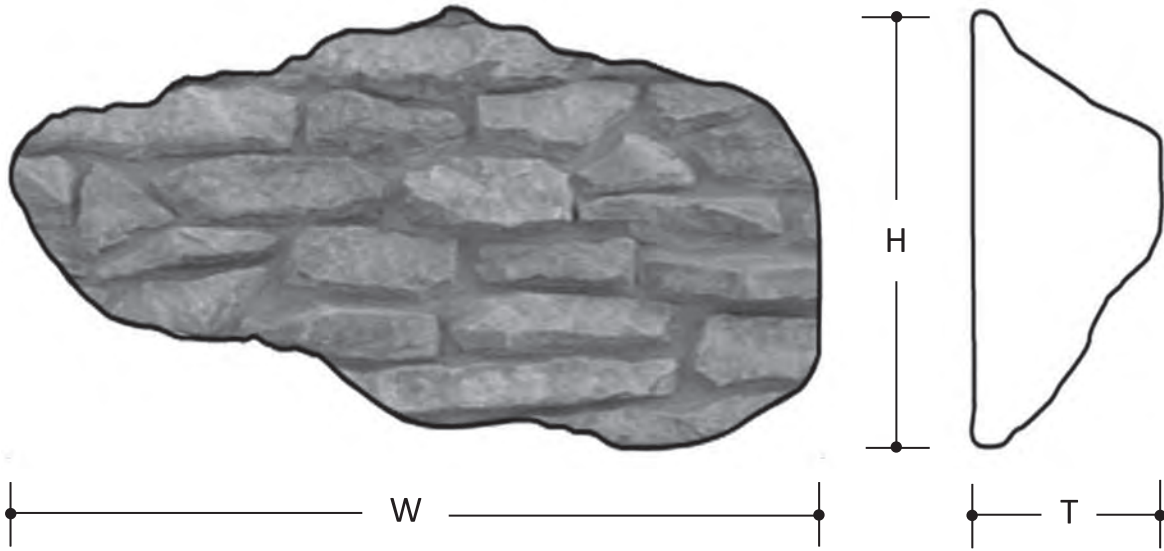

# SILHOUETTE LEDGE #160

by CENTURION STONE®

## PATTERN DESCRIPTIONS AND DIMENSIONS

Pattern	Texture	Installation	T	H	W	Rec Joint
SILHOUETTE LEDGE	Rugged textured from angular facets.	Installed at random with even sized mortar joints.	1.5" to 3.5"	3" to 6"	6" to 18"	3/4"

Packaging		Weights	
	Sq.Ft.	Skid	Box
Box	12.5		85
Skid	100	760	
Corners	72	828	94
Sq. Ft.		8.9	

Color Name	Product Code
CATALINA	160-690-25
SUEDE	160-185-65

**CENTURION**  
STONE

50 Van Buren Street  
Nashville, TN 37208