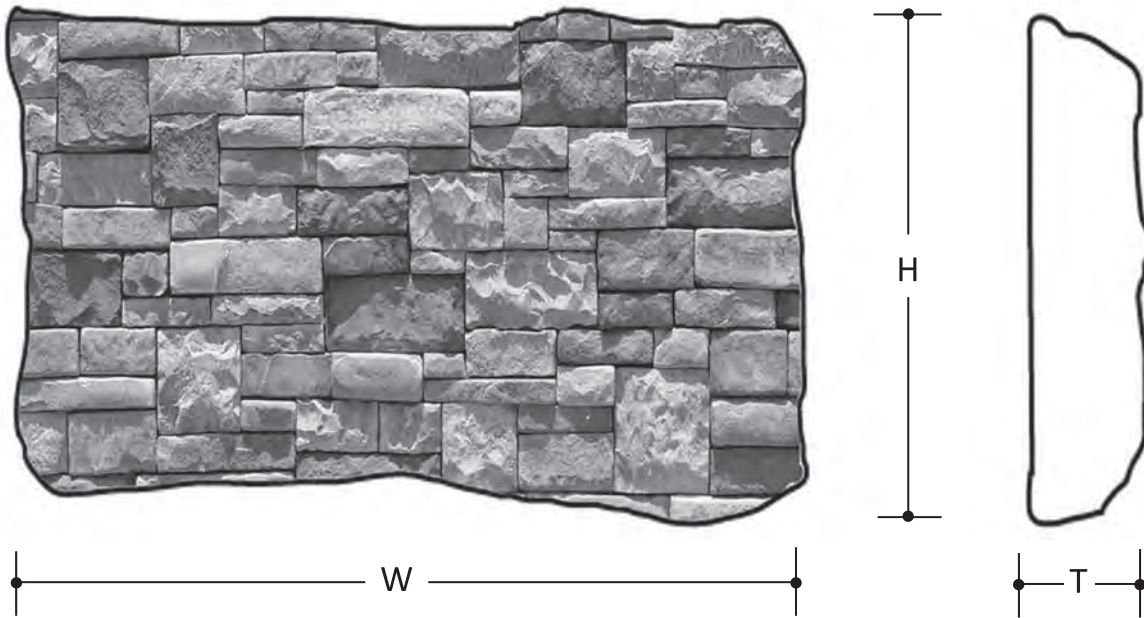

RUSTIC by CENTURION STONE® #900

PATTERN DESCRIPTIONS AND DIMENSIONS

Pattern	Texture	Installation	T	H	W	Rec Joint
RUSTIC	Predominately square; rectangular design.	Install with long side down and level.	1.5" to 2.5"	2" to 6"	4" to 18"	DRystack

Packaging		Weights	
	Sq.Ft.	Skid	Box
Box	11.75		88
Skid	94	783	
Corners	80	612	67
Sq. Ft.		7.5	

Color Name	Product Code
ARIZONA	900-724-25
BROWN	900-200-25
CALIFORNIA	900-220-25
GRAY	900-030-45
KENTUCKY	900-260-15
PENNSYLVANIA	900-800-25