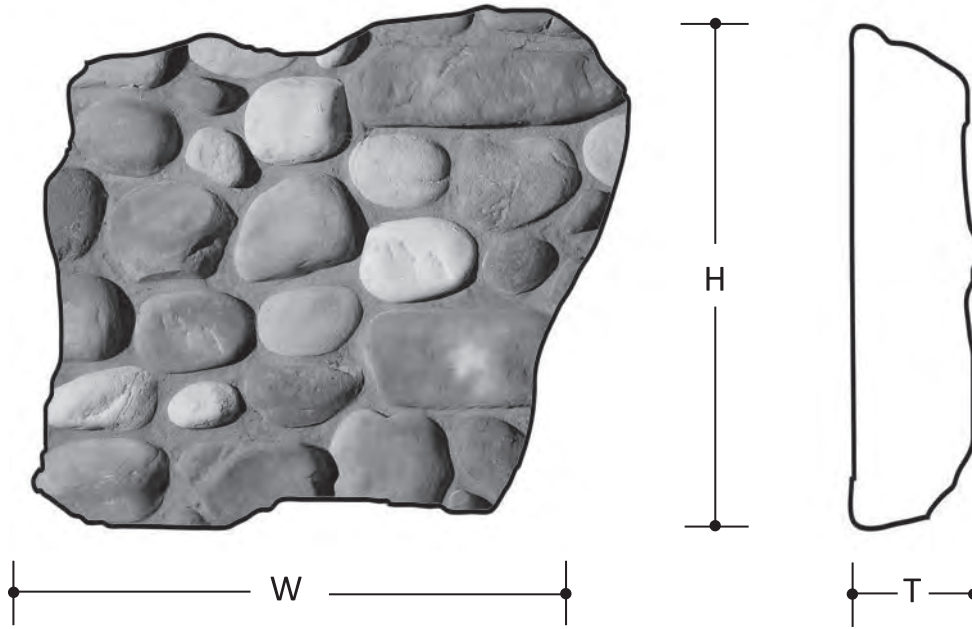

RIVER ROCK^{by} CENTURION STONE[®] #080

PATTERN DESCRIPTIONS AND DIMENSIONS

Pattern	Texture	Installation	T	H	W	Rec Joint
RIVER ROCK	Round and oval oblong pieces. Texture from years of water running over them.	Installed randomly with radises coming together to form even looking mortar joints.	1.25" to 2.5"	4" to 15"	4" to 15"	3/4"

Packaging	Weights		
	Sq.Ft.	Skid	Box
Box	12		115
Skid	96	997	
Corners	88	835	95
Sq. Ft.		9.6	

Color Name	Product Code
DESERT RUST	080-360-25
EARTH BLEND	080-280-35
VALLEY BROOK	080-719-25

50 Van Buren Street
Nashville, TN 37208