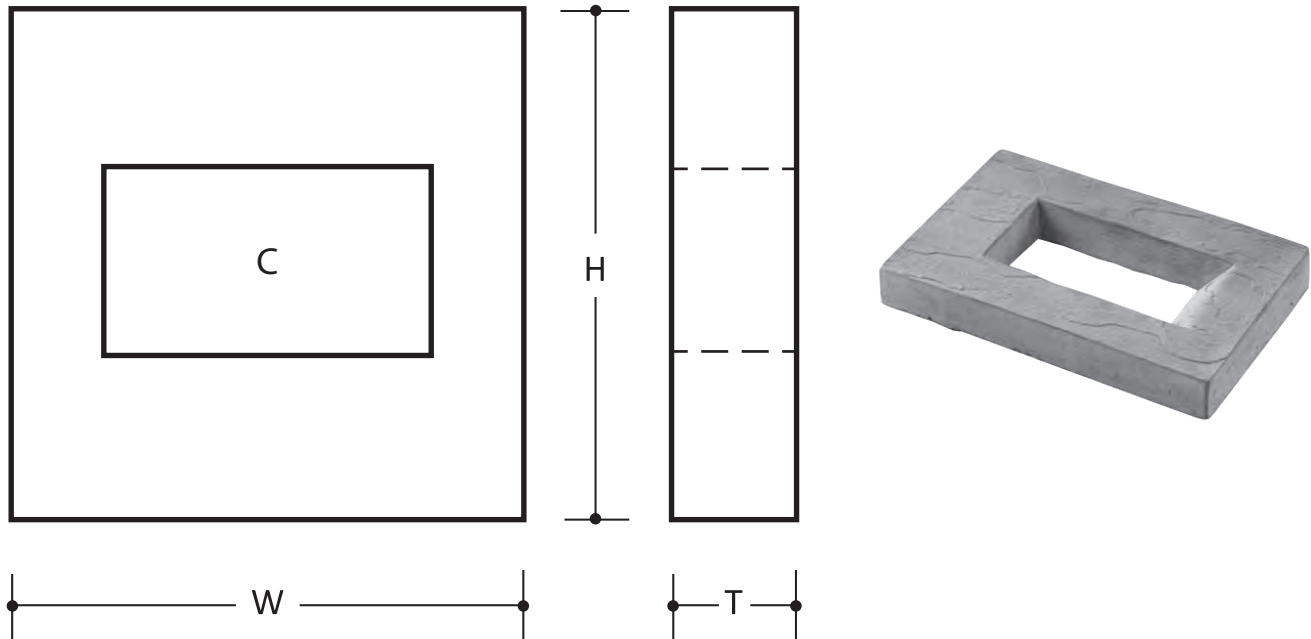

# OUTLET BOX TRIM #886, 888

by CENTURION STONE®

## PATTERN DESCRIPTIONS AND DIMENSIONS

Pattern	Texture	Code	T	H	W	Cutout
OUTLET BOX TRIM	Slate face.	886	1.5"	6.75"	7.75"	2.375" x 4.25"
OUTLET BOX TRIM	Slate face.	888	1.5"	12"	8"	3.75" x 6.25"

#	Packaging		Weights		
	Pcs./Skid	Pcs/Box	Skid	Box	Pcs.
886	120	8	670	40	5
888	120	4	590	18	4.3