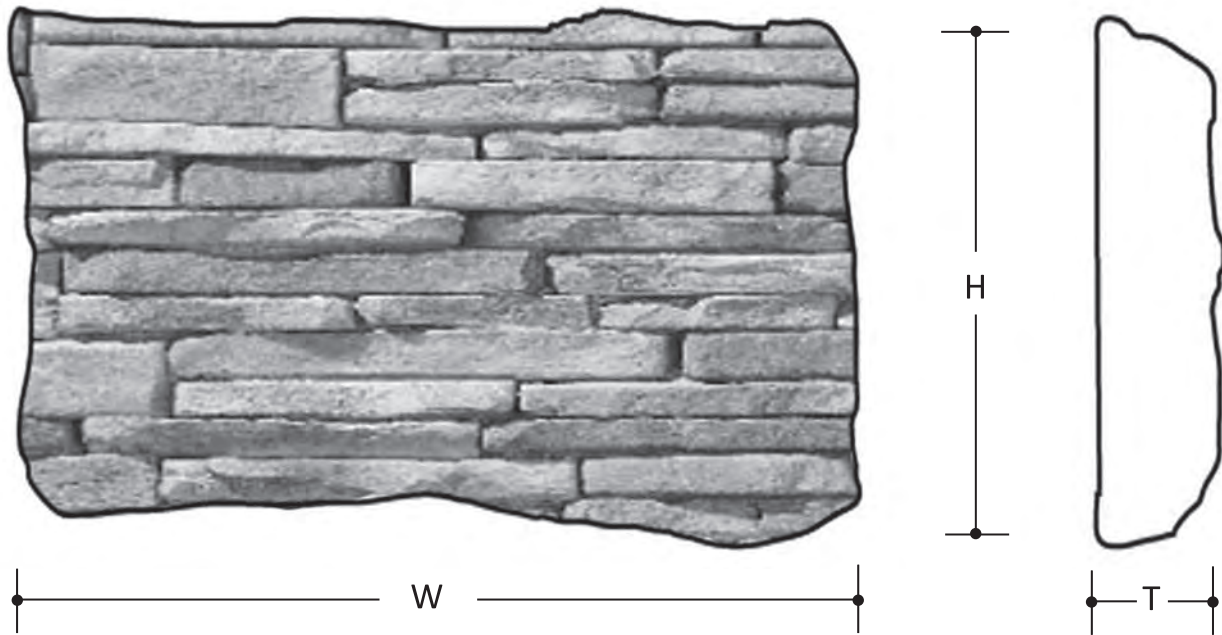

LEDGE by CENTURION STONE® #150

PATTERN DESCRIPTIONS AND DIMENSIONS

Pattern	Texture	Installation	T	H	W	Rec Joint
LEDGE	Look of split layered stone. Long dimensional pieces. Narrow style gives edges a pronounced look.	Installed in a stacked design with no joint. Stack as tight as possible.	1.5" to 3"	2" to 4"	4" to 18"	DRystack

Packaging		Weights	
	Sq.Ft.	Skid	Box
Box	11		104
Skid	88	914	
Corners	72	623	68
Sq. Ft.		9.5	

Color Name	Product Code
BROWN	150-200-25
BUCKS COUNTY	150-701-25
CHARDONNAY	150-180-65
KENTUCKY	150-260-15
PENNSYLVANIA	150-800-25
SOUTHERN WHEAT	150-801-25