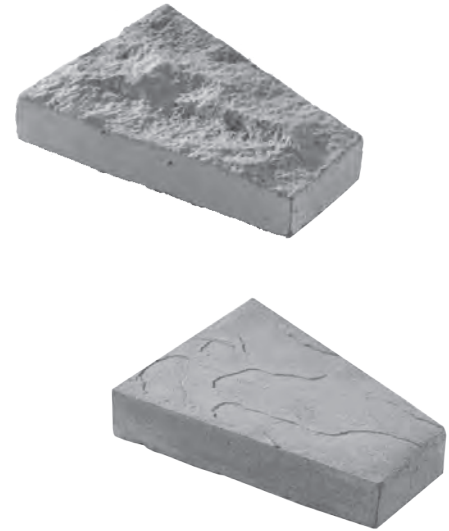

KEYSTONES #880, 634

by CENTURION STONE®

PATTERN DESCRIPTIONS AND DIMENSIONS

Pattern	Texture	Code	T	H	W	Bottom Width
KEYSTONE	Chiseled face.	634	2"	10.5"	8"	4"
KEYSTONE	Slate face.	880	2"	10.5"	8"	4"

Packaging			Weights		
#	Pcs./Skid	Pcs/Box	Skid	Box	Pcs.
634	60	4	550	35	8
880	60	4	550	35	8