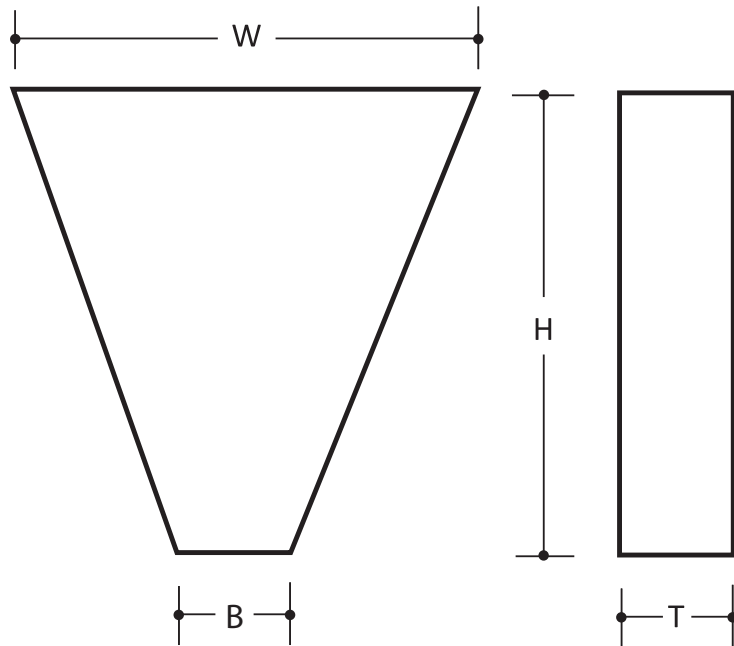

KEYSTONES #880, 634

by CENTURION STONE®

PATTERN DESCRIPTIONS AND DIMENSIONS

Pattern	Texture	Code	T	H	W	Bottom Width
KEYSTONE	Chiseled face.	634	2"	10.5"	8"	4"
KEYSTONE	Slate face.	880	2"	10.5"	8"	4"

Packaging			Weights		
#	Pcs./Skid	Pcs/Box	Skid	Box	Pcs.
634	60	4	550	35	8
880	60	4	550	35	8