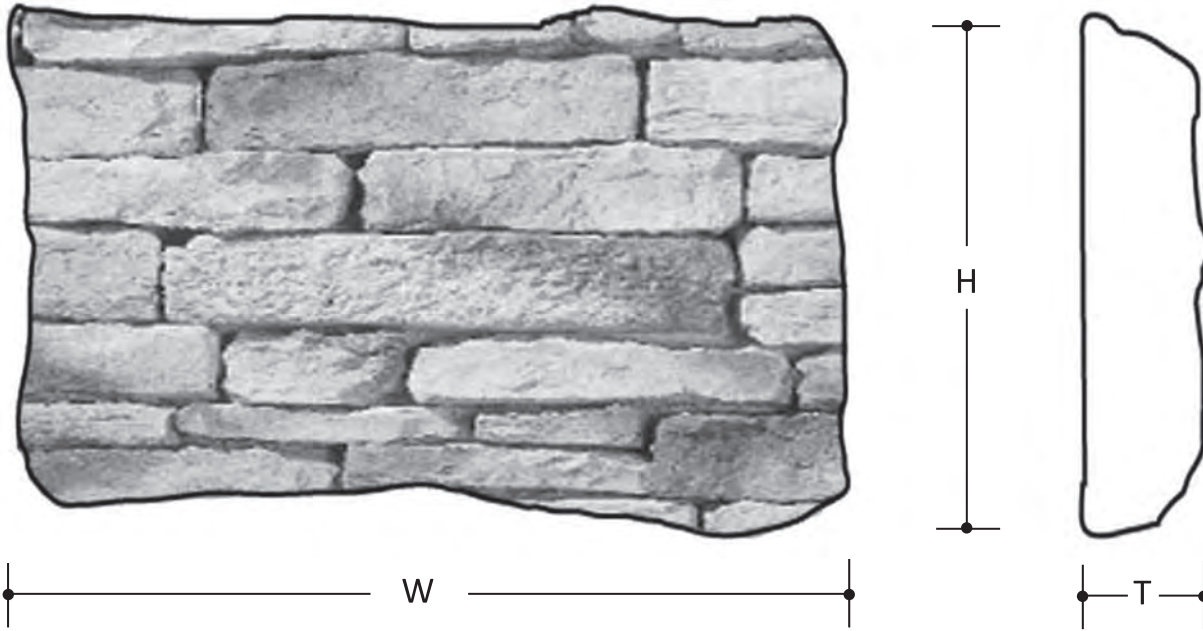

# HACKETT<sup>by</sup> CENTURION STONE<sup>®</sup> #050

## PATTERN DESCRIPTIONS AND DIMENSIONS

Pattern	Texture	Installation	T	H	W	Rec Joint
HACKETT	Unique one of a kind pattern. Old pieces from farm fences with years of weathering.	Installed horizontally and level. May have a roll in plane to resemble old farm fences.	1.5" to 2.5"	2" to 4"	4" to 14"	JOINTLESS

Packaging		Weights	
	Sq.Ft.	Skid	Box
Box	11		104
Skid	88	908	
Corners	72	869	100
Sq. Ft.		9.4	

Color Name	Product Code
ENGLISH	050-270-15
TULSA	050-791-15

50 Van Buren Street  
Nashville, TN 37208