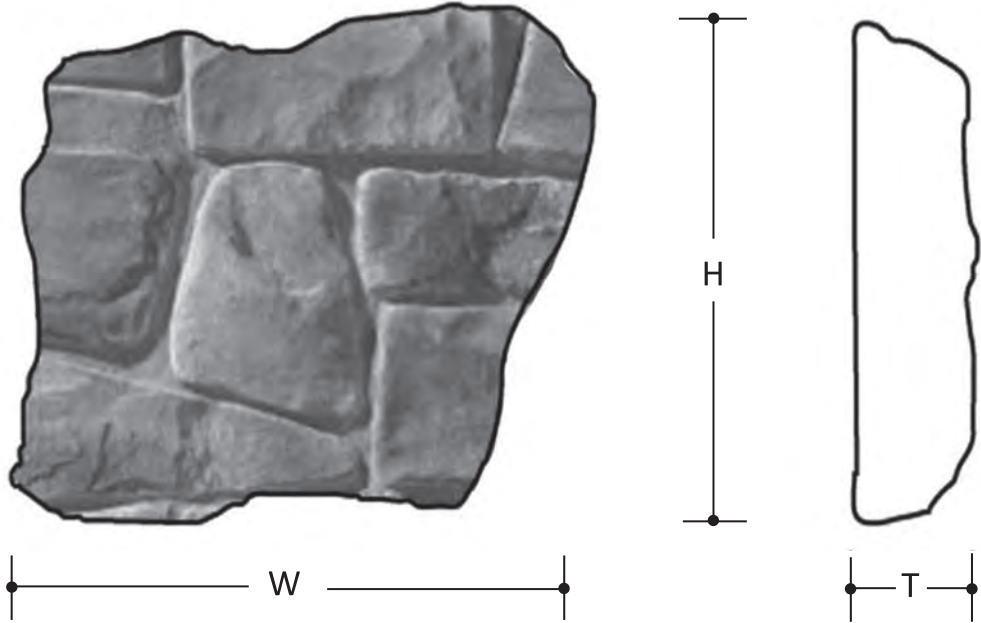

# FIELDSTONE by CENTURION STONE® #020

## PATTERN DESCRIPTIONS AND DIMENSIONS

Pattern	Texture	Installation	T	H	W	Rec Joint
FIELDSTONE	Distinctively textured, smooth, rough faced flagstone look. Pieces are square, rectangular and angled.	Installed with the longest side down and level. A joint is required with pattern.	1.5" to 3"	2" to 10"	4" to 10"	3/4"

Packaging		Weights	
	Sq.Ft.	Skid	Box
Box	11.5		89
Skid	92	788	
Corners	96	744	84
Sq. Ft.		7.7	

Color Name	Product Code
ARKANSAS	020-170-65
KENTUCKY	020-260-15
PENNSYLVANIA	020-800-25

**CENTURION**  
STONE