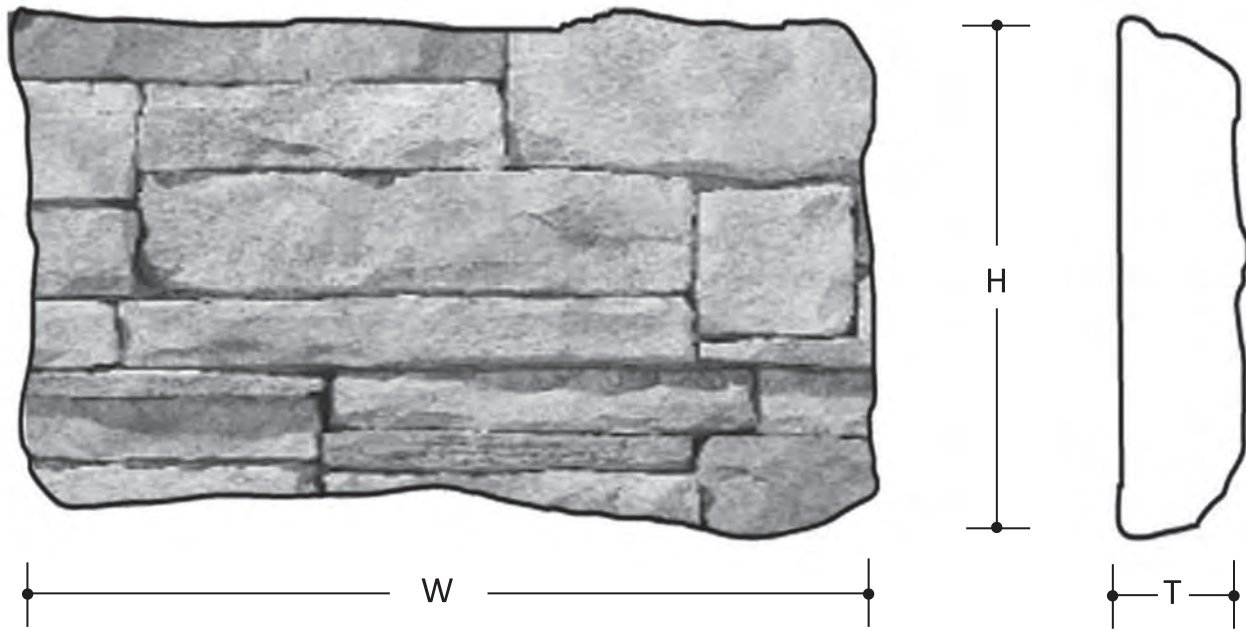

CUTFACE by CENTURION STONE® #270

PATTERN DESCRIPTIONS AND DIMENSIONS

Pattern	Texture	Installation	T	H	W	Rec Joint
CUTFACE	Guillotine cut with deep chiseled face.	Installed in a horizontal pattern, sizes for easy installation.	1.5" to 3"	1" to 6"	4" to 20"	DRystack

Packaging		Weights	
	Sq.Ft.	Skid	Box
Box	11		128
Skid	88	1100	
Corners	80	1287	151
Sq. Ft.		11.6	

Color Name	Product Code
ARIZONA	270-724-25
BROWN	270-200-25
CHARDONNAY	270-180-65
KENTUCKY	270-260-15
PENNSYLVANIA	270-800-25
SUEDE	270-185-65