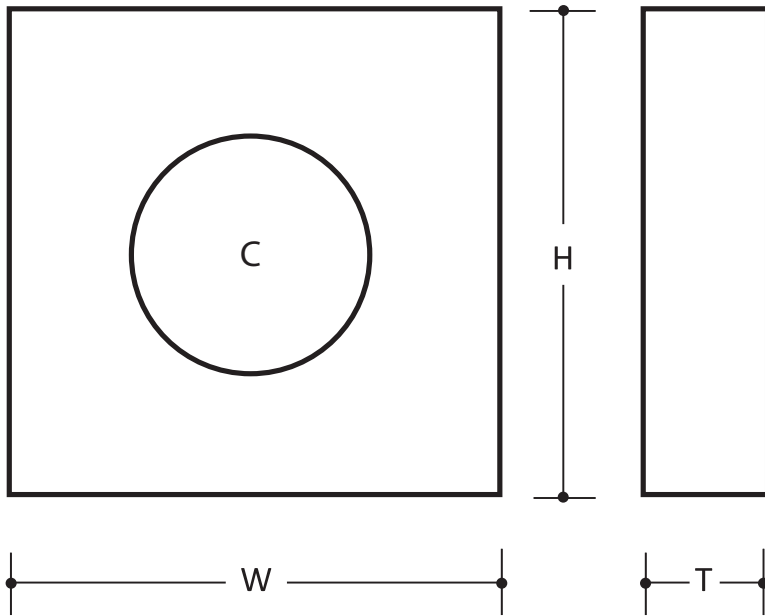

COACH LIGHT TRIM #885, 887

by CENTURION STONE®

PATTERN DESCRIPTIONS AND DIMENSIONS

Pattern	Texture	Code	T	H	W	Edge
COACH LIGHT TRIM SMALL	Slate face.	885	1.5"	6.75"	7.75"	4.25"
COACH LIGHT TRIM LARGE	Slate face.	887	1.5"	8"	12"	4.25"

Packaging			Weights		
#	Pcs./Skid	Pcs/Box	Skid	Box	Pcs.
885	120	8	840	40	5
887	120	4	1200	45	9

50 Van Buren Street
Nashville, TN 37208