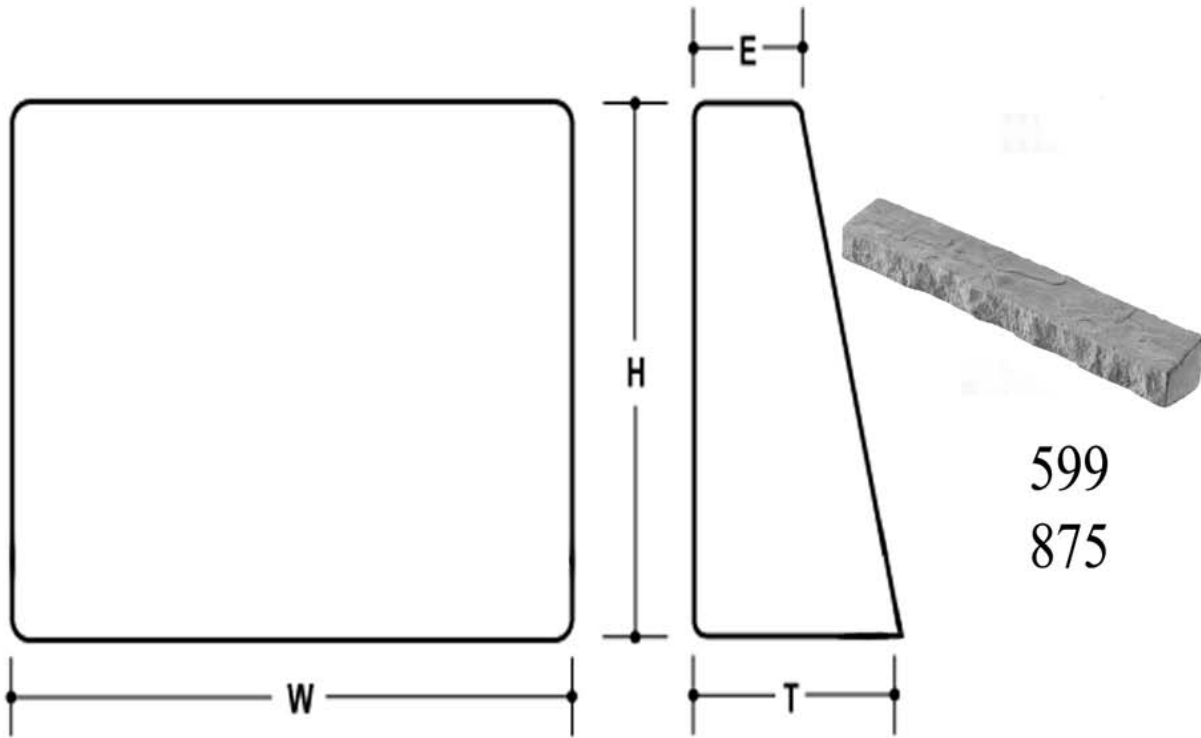

CHISELED WATER EDGE

by Centurion Stone®

599
875

PATTERN DESCRIPTION AND DIMENSIONS

PATTERN	TEXTURE	CODE	THICKNESS	HEIGHT	WIDTH	EDGE
Chiseled Water Edge	Smooth top. Chisele front edge	599	2.25"	4.5"	24"	1.75"
Chiseled Water Edge	Slate top. Chiseled front edge	875	2.25"	3"	24"	1.75"

Packaging		Weights	
#	Pcs.	Skid	Pcs.
599	44	836	17.3
875	66	720	9.8