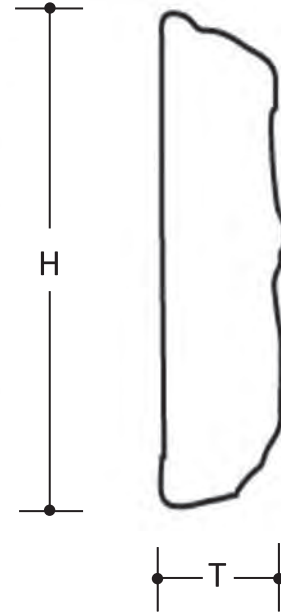

CHEROKEE BLEND #450

by CENTURION STONE®

PATTERN DESCRIPTIONS AND DIMENSIONS

Pattern	Texture	Installation	T	H	W	Rec Joint
CHEROKEE BLEND	Predominately square & rectangular design.	Installed in a random pattern with long side down.	1.5" to 3"	1" to 12"	4" to 20"	DRystack

Packaging		Weights	
	Sq.Ft.	Skid	Box
Box	11		118
Skid	88	1024	
Corners	80	824	94
Sq. Ft.		10.7	

Color Name	Product Code
KENTUCKY	450-260-15
ODESSA FALLS	450-365-25
PENNSYLVANIA	450-800-25
SUEDE	450-185-65