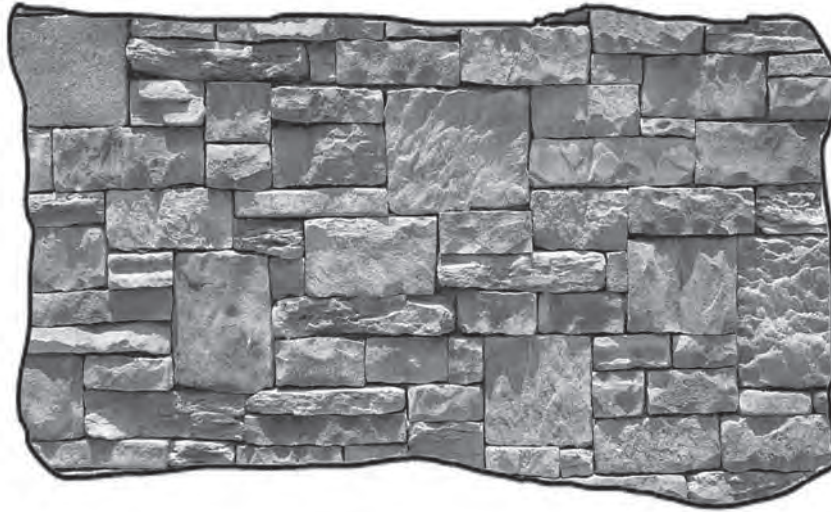

CHEROKEE BLEND #450

by CENTURION STONE®

PATTERN DESCRIPTIONS AND DIMENSIONS

Pattern	Texture	Installation	T	H	W	Rec Joint
CHEROKEE BLEND	Predominately square & rectangular design.	Installed in a random pattern with long side down.	1.5" to 3"	1" to 12"	4" to 20"	DRystack

Packaging		Weights	
	Sq.Ft.	Skid	Box
Box	11		118
Skid	88	1024	
Corners	80	824	94
Sq. Ft.		10.7	

Color Name	Product Code
KENTUCKY	450-260-15
ODESSA FALLS	450-365-25
PENNSYLVANIA	450-800-25
SUEDE	450-185-65